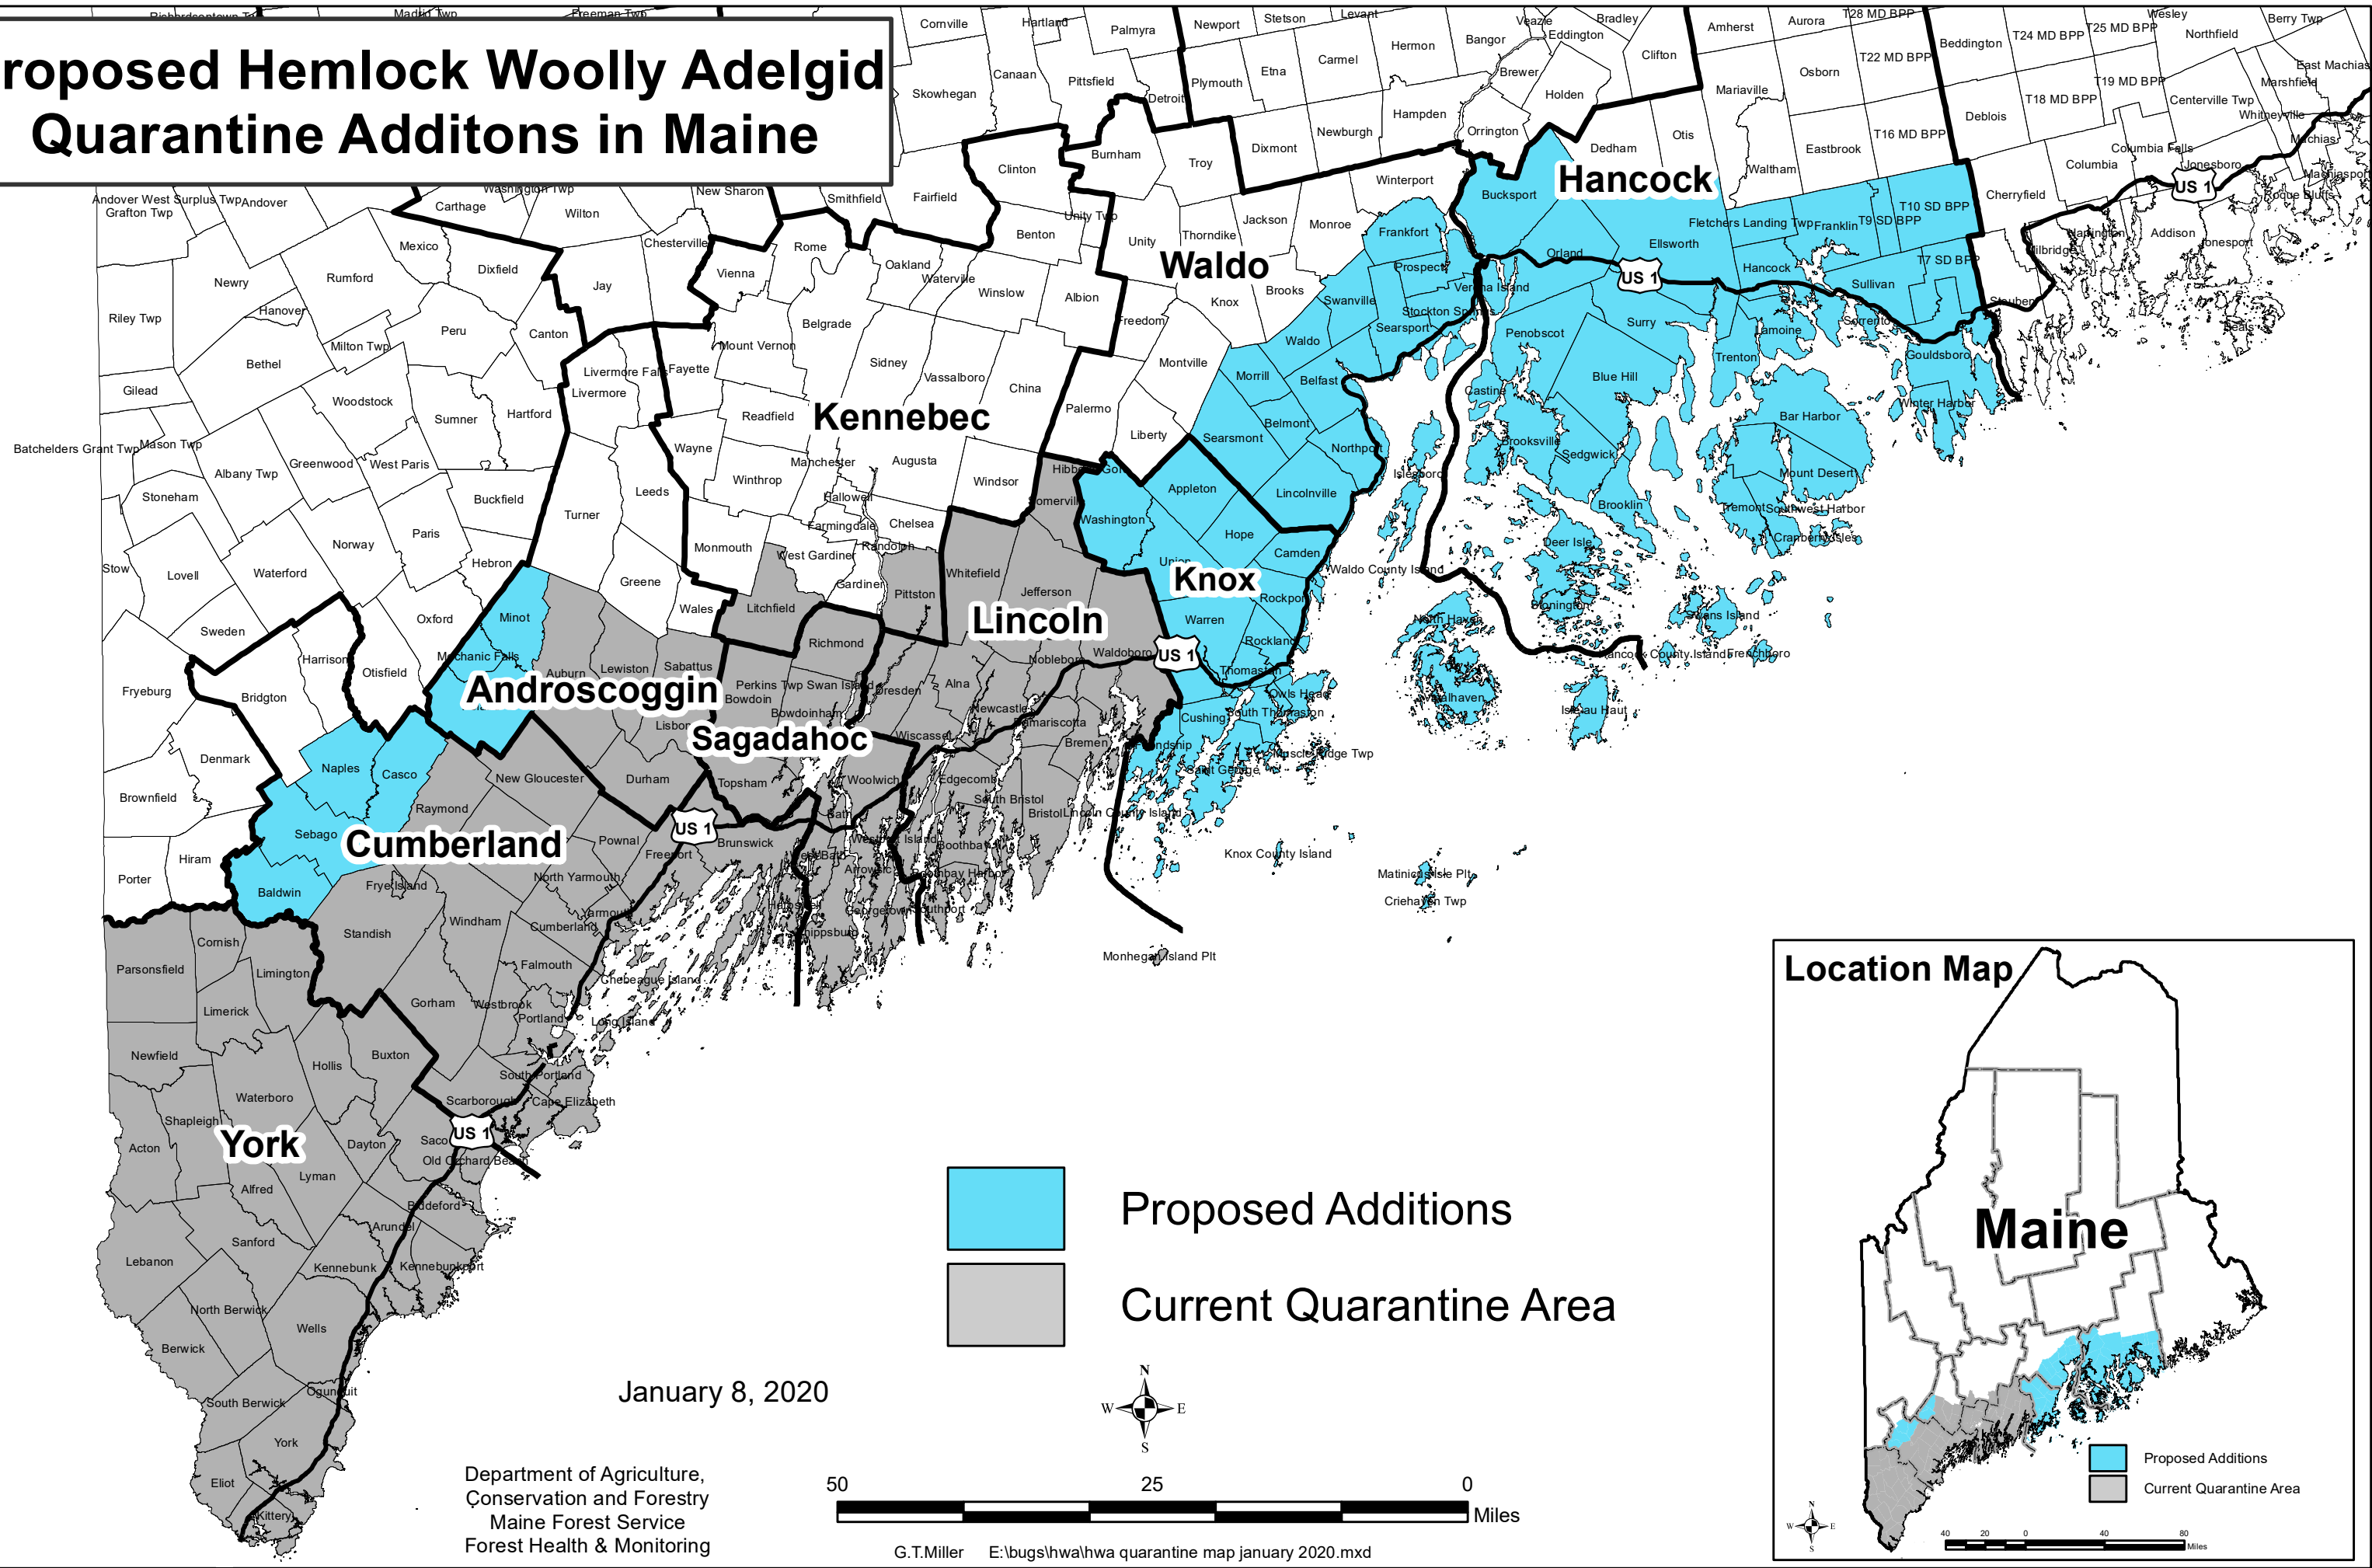

Proposed Hemlock Woolly Adelgid Quarantine Additions in Maine

Proposed Additions
 Current Quarantine Area

January 8, 2020

Department of Agriculture,
Conservation and Forestry
Maine Forest Service
Forest Health & Monitoring